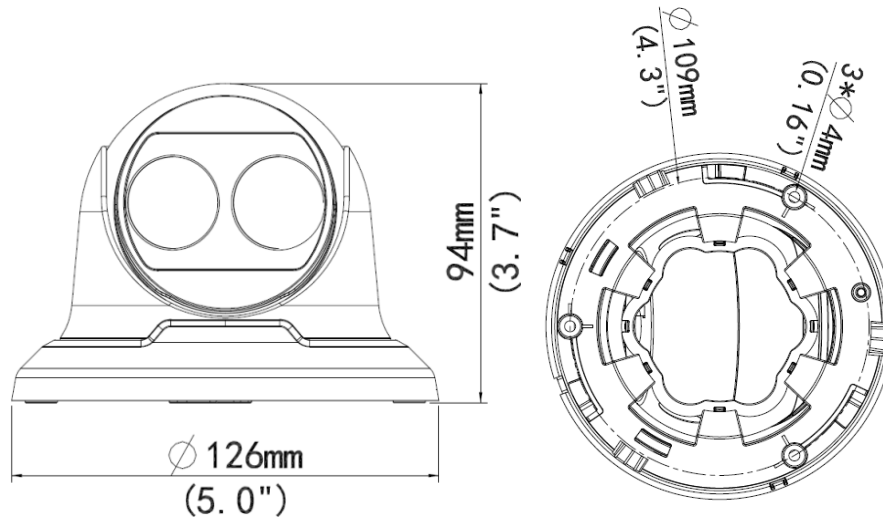

Zhejiang Uniview Technologies Co., Ltd.

Building No.10, Wanlun Science Park, Jiangling Road 88, Binjiang District, Hangzhou, Zhejiang, China

Email: overseasbusiness@uniview.com; globalsupport@uniview.com

<http://www.uniview.com>

©2019 Zhejiang Uniview Technologies Co., Ltd. All rights reserved.

* Product specifications and availability are subject to change without notice.