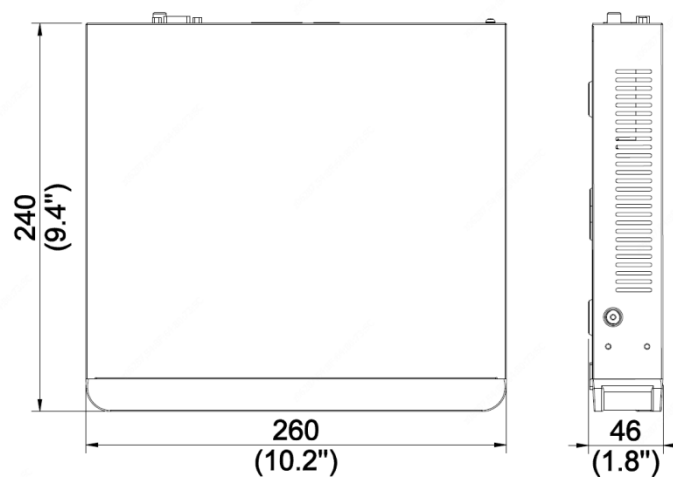

Built-in Speaker	N/A
WIFI	N/A
Network	1 * RJ45 10M/100M Base-TX Ethernet
Video Output	N/A
Certification	
EMC	CE-EMC (EN 55032,EN 61000-3-3,EN IEC 61000-3-2,EN 55035) FCC (FCC 47 CFR part15 B)
Safety	CE LVD (EN 62368-1) CB (IEC 62368-1) UL/CUL (UL 62368-1, CAN/CSA C22.2 No. 62368-1)
Environment	CE-RoHS (2011/65/EU;(EU)2015/863); WEEE (2012/19/EU)
Protection	IP67 (IEC 60529)
General	
Power	DC 12V±25%, PoE (IEEE 802.3af)
	Power consumption: Max 4.0W
Power Interface	Ø 5.5mm coaxial power plug
Dimensions (Ø x H)	Φ126 x 94mm (Φ5.0" x 3.7")
Weight	0.30kg (0.66lb)
Material	Metal+Plastic
Working Environment	-30°C ~ 60°C (-22°F ~ 140°F), Humidity: ≤95% RH (non-condensing)
Storage Environment	-30°C ~ 60°C (-22°F ~ 140°F), Humidity: ≤95% RH (non-condensing)
Surge Protection	4KVs
Reset Button	N/A

Dimensions